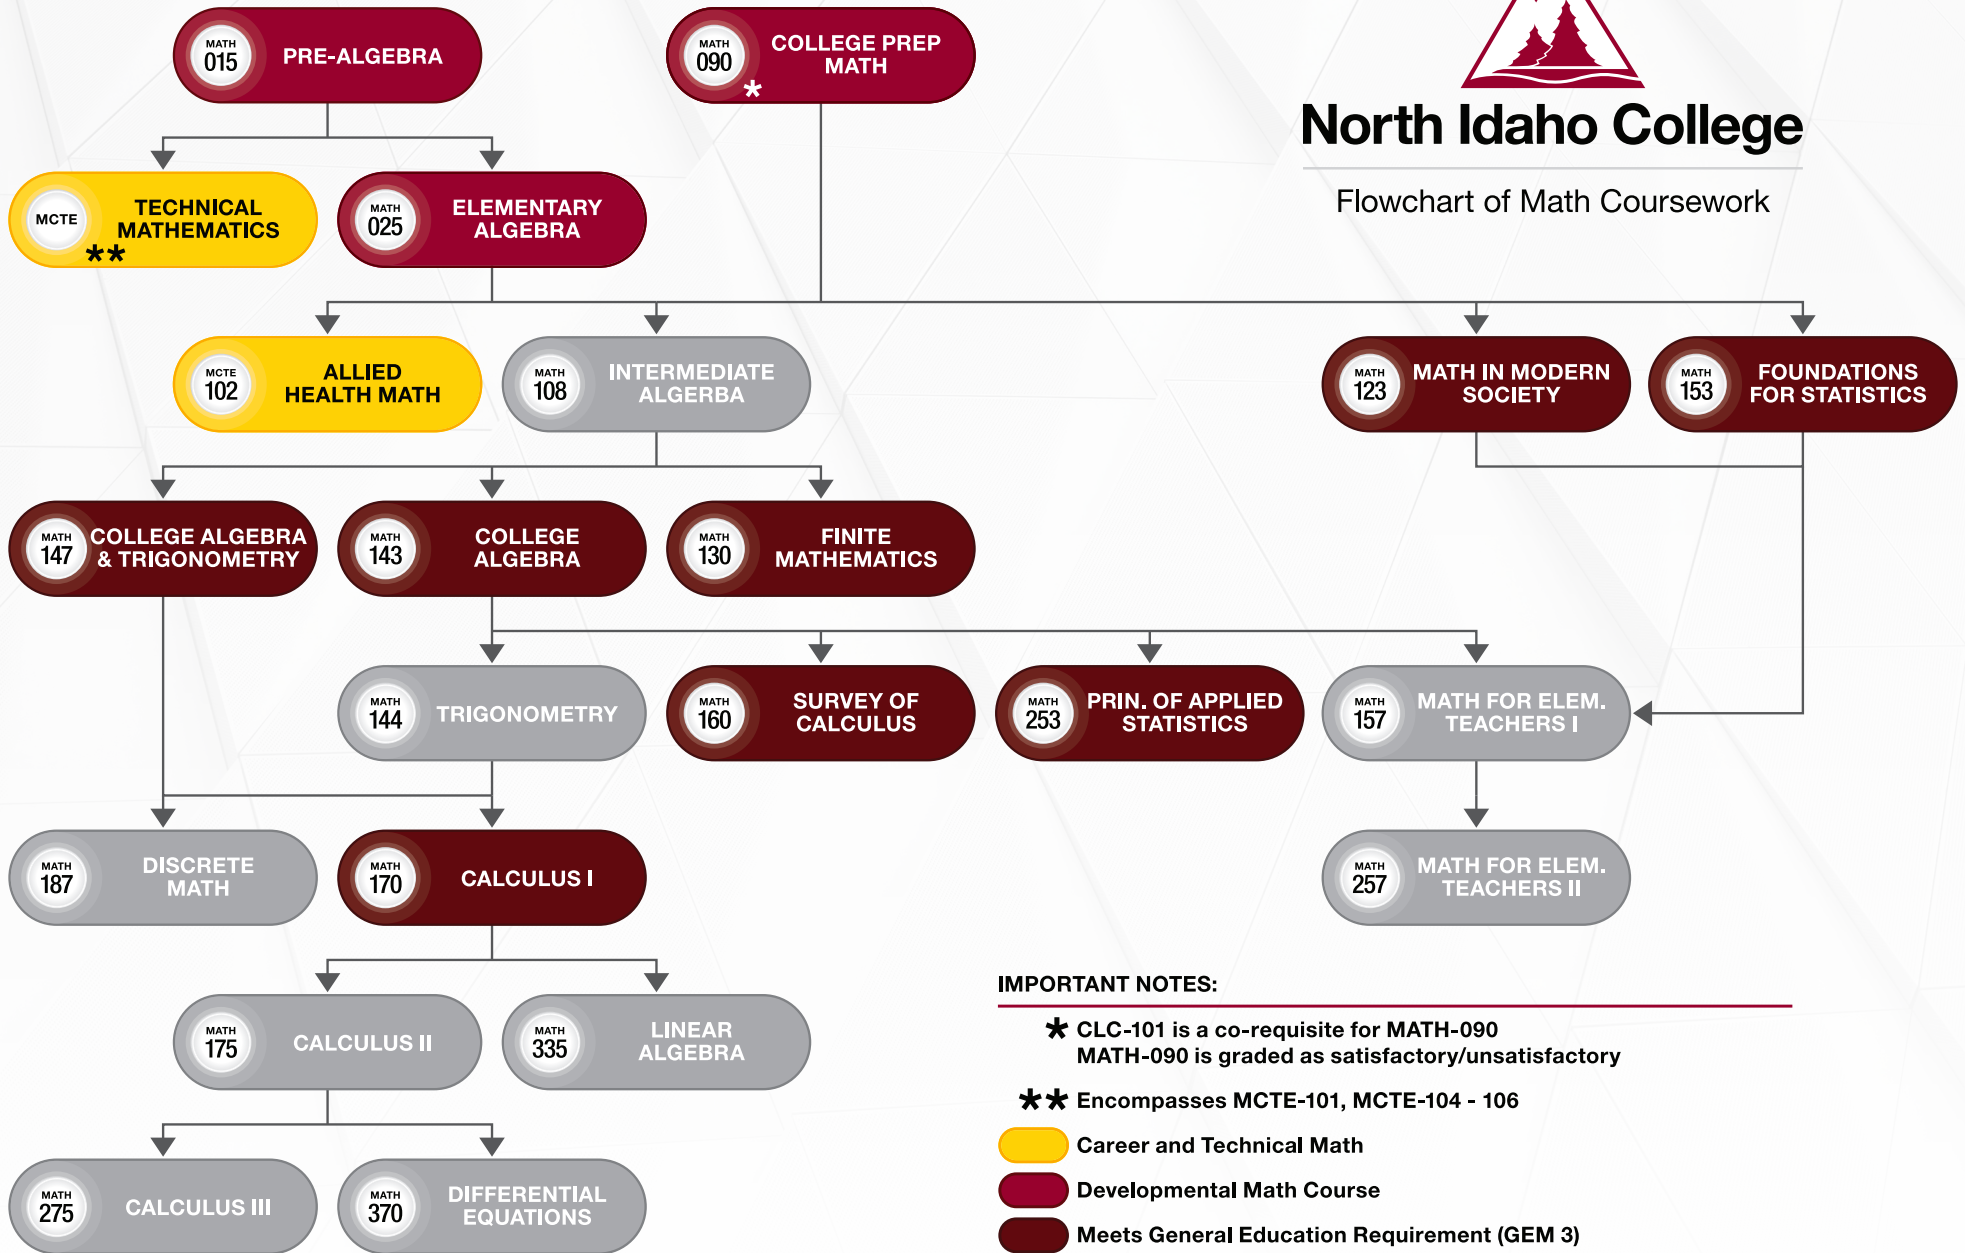

# North Idaho College

## Flowchart of Math Coursework

### IMPORTANT NOTES:

\* CLC-101 is a co-requisite for MATH-090  
MATH-090 is graded as satisfactory/unsatisfactory

\*\* Encompasses MCTE-101, MCTE-104 - 106

Career and Technical Math

Developmental Math Course

Meets General Education Requirement (GEM 3)

Please consult your Advisor for proper placement and transfer requirements.