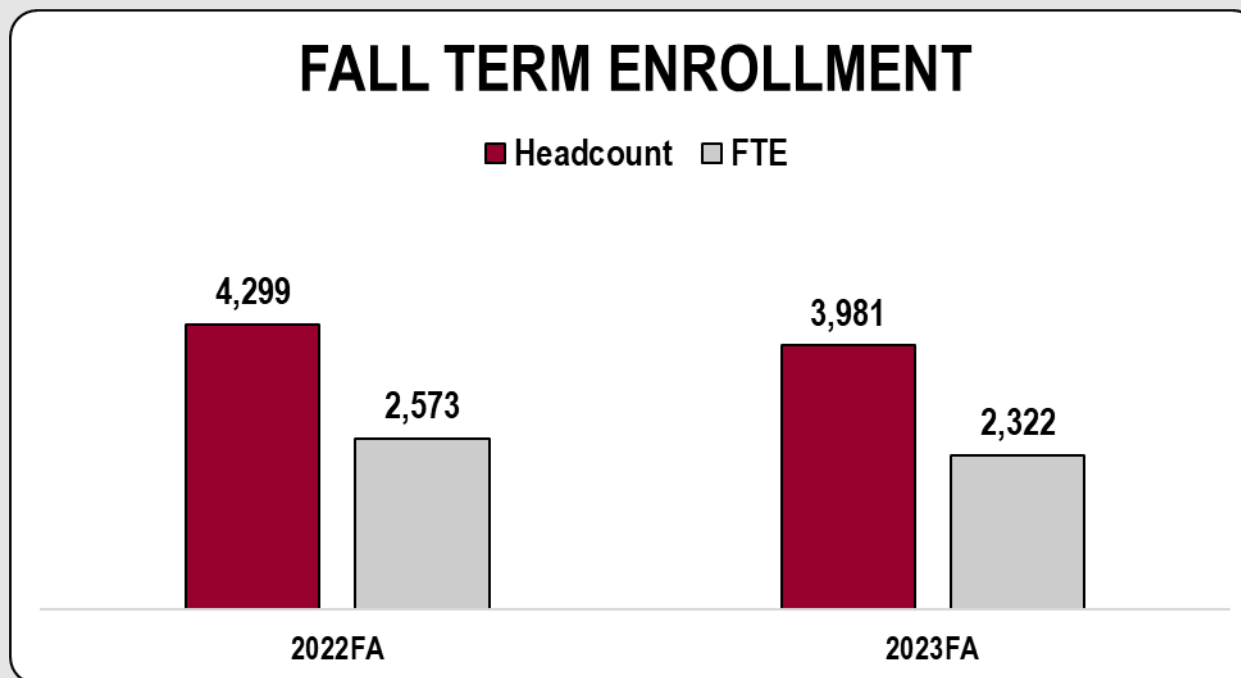

Fall Enrollment Update

Tami Haft
Dean of Enrollment Services
October 25, 2023

**North
Idaho
College**

► ***nic.edu***

Year over year comparison

Enrollment by Student Type

What's next:

Fall Enrollment Report