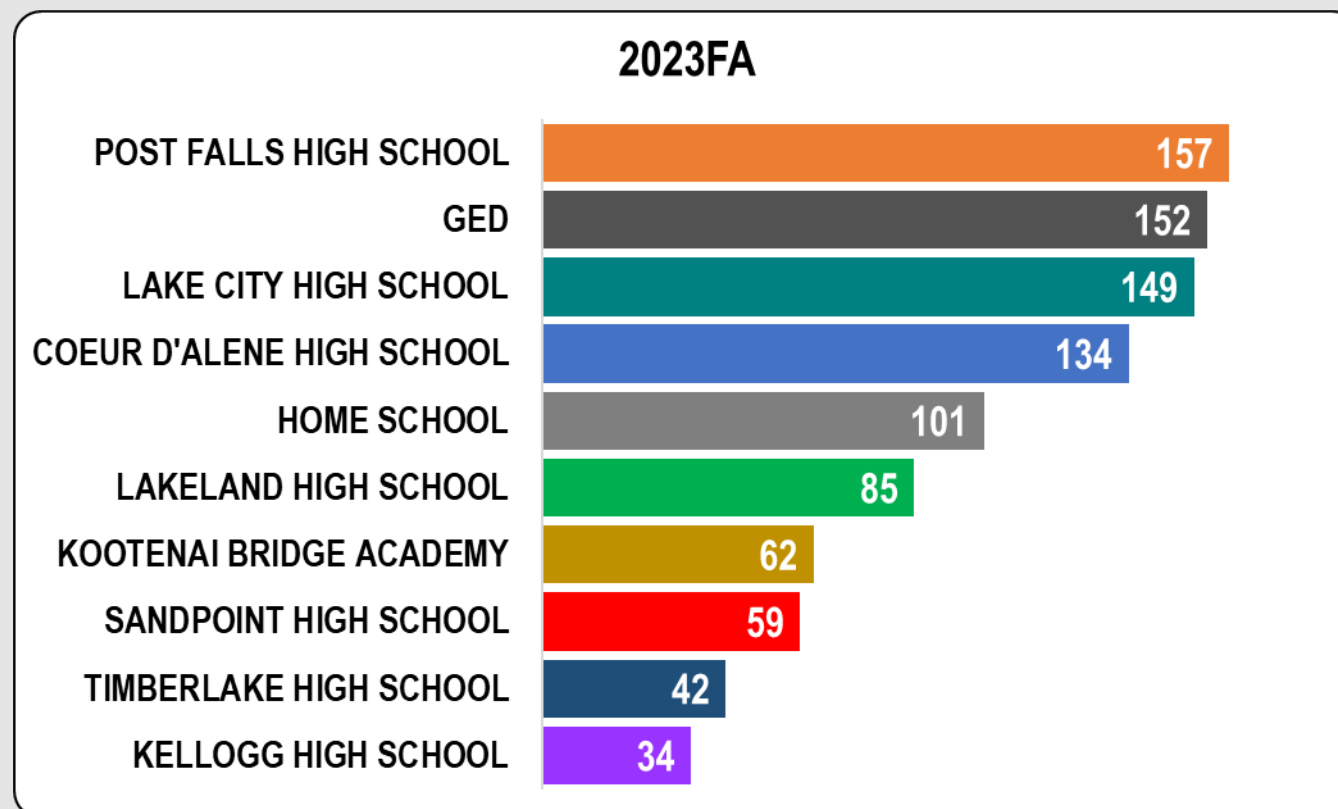

receiving financial aid
and/or scholarships

26%

25 years and
above

4%

student athletes

4%

veteran students

Fall 2023 Enrollment Fast Facts

Fall 2023 Enrollment Student Type

Regional Enrollment

89%
Idaho resident

85%
Region I resident

69%
Kootenai County
resident

Top 10 Feeder High Schools

Dual Enrollment Students

Top 10 Feeder High Schools

2023 High School Graduates

Top 10 Feeder High Schools (excluding Dual and 2023 HS graduates)

What's next:

- Spring 2024 Enrollment Update