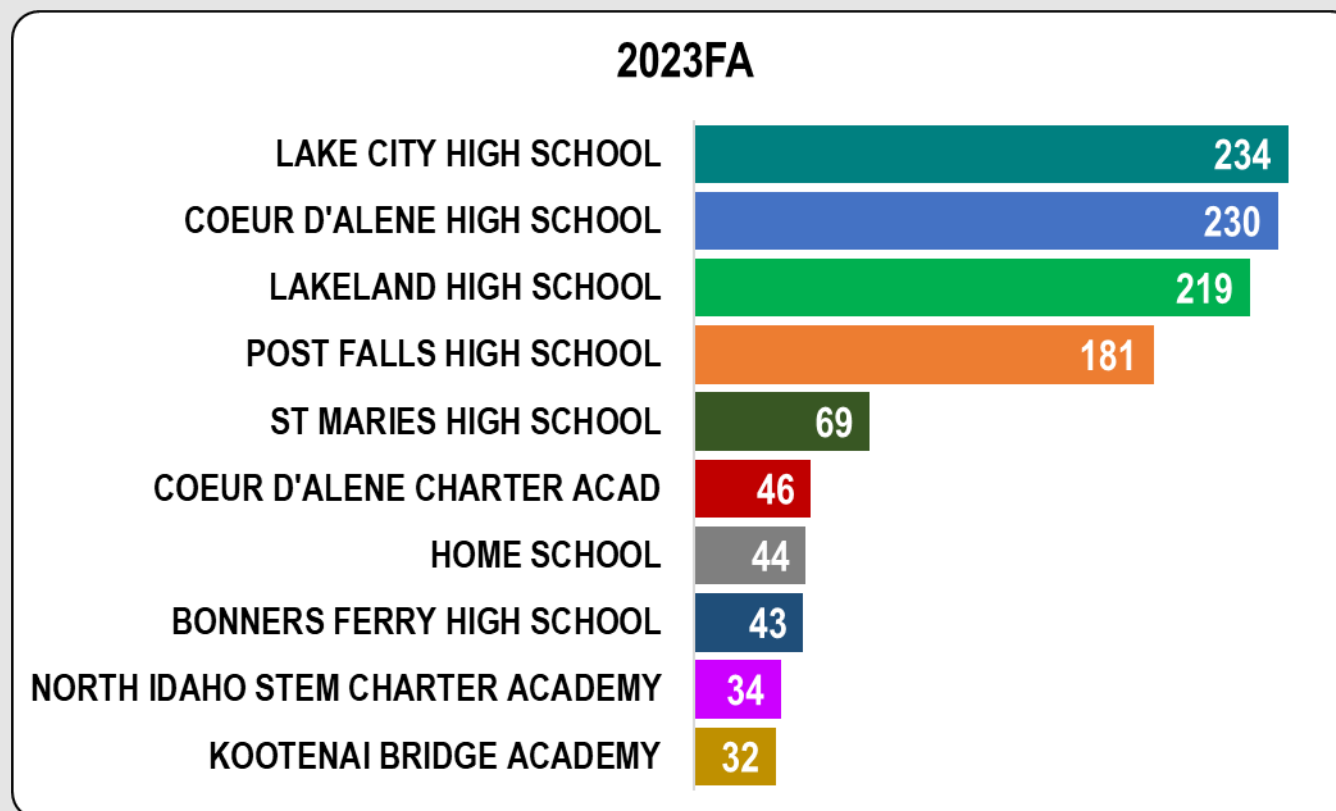

receiving financial aid
and/or scholarships

26%

25 years and
above

4%

student athletes

4%

veteran students

Fall 2023 Enrollment Fast Facts

Fall 2023 Enrollment Student Type

Regional Enrollment

89%
Idaho resident

85%
Region I resident

69%
Kootenai County
resident

Top 10 Feeder High Schools

Dual Enrollment Students

Top 10 Feeder High Schools

2023 High School Graduates

Top 10 Feeder High Schools (excluding Dual and 2023 HS graduates)

What's next:

- Spring 2024 Enrollment Update