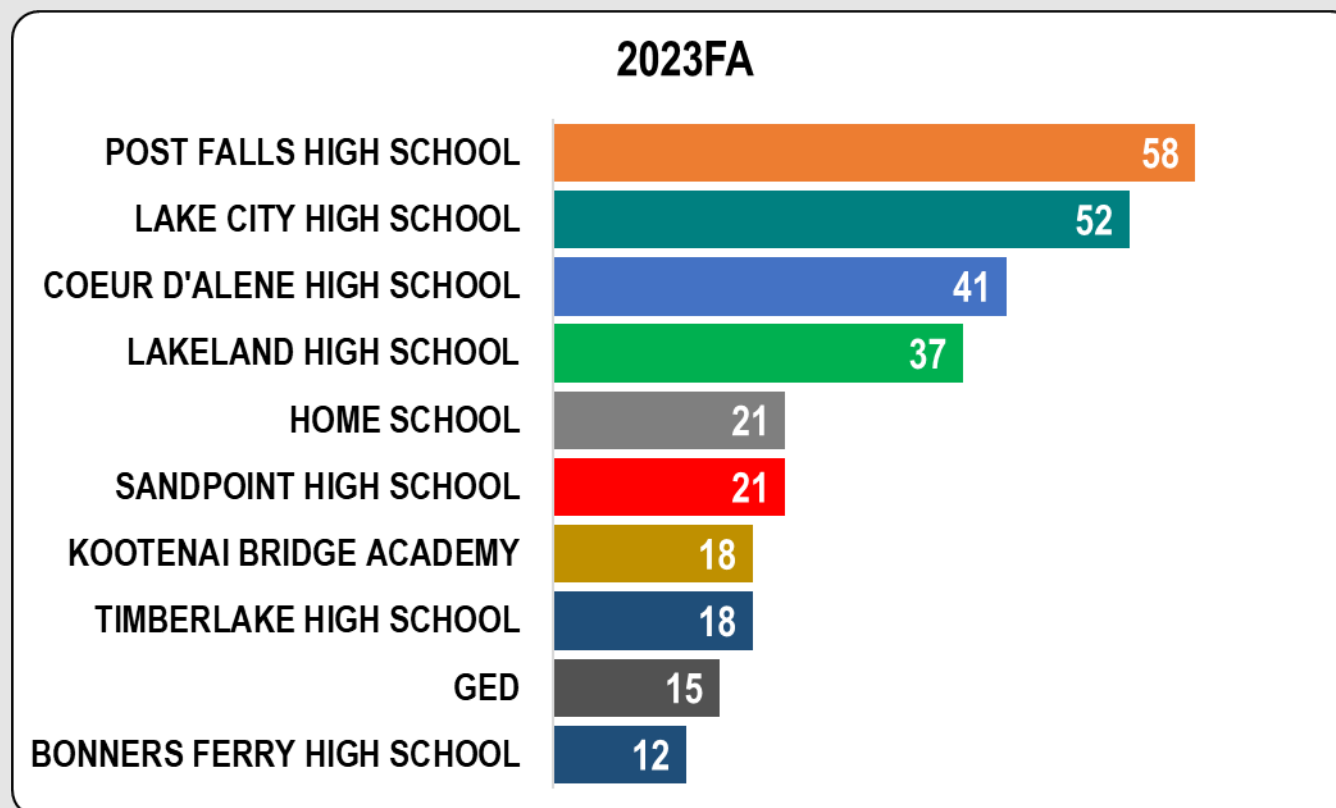

receiving financial aid
and/or scholarships

26%

25 years and
above

4%

student athletes

4%

veteran students

Fall 2023 Enrollment Fast Facts

Fall 2023 Enrollment Student Type

Regional Enrollment

89%
Idaho resident

85%
Region I resident

69%
Kootenai County
resident

Top 10 Feeder High Schools

Dual Enrollment Students

Top 10 Feeder High Schools

2023 High School Graduates

Top 10 Feeder High Schools (excluding Dual and 2023 HS graduates)

What's next:

- Spring 2024 Enrollment Update