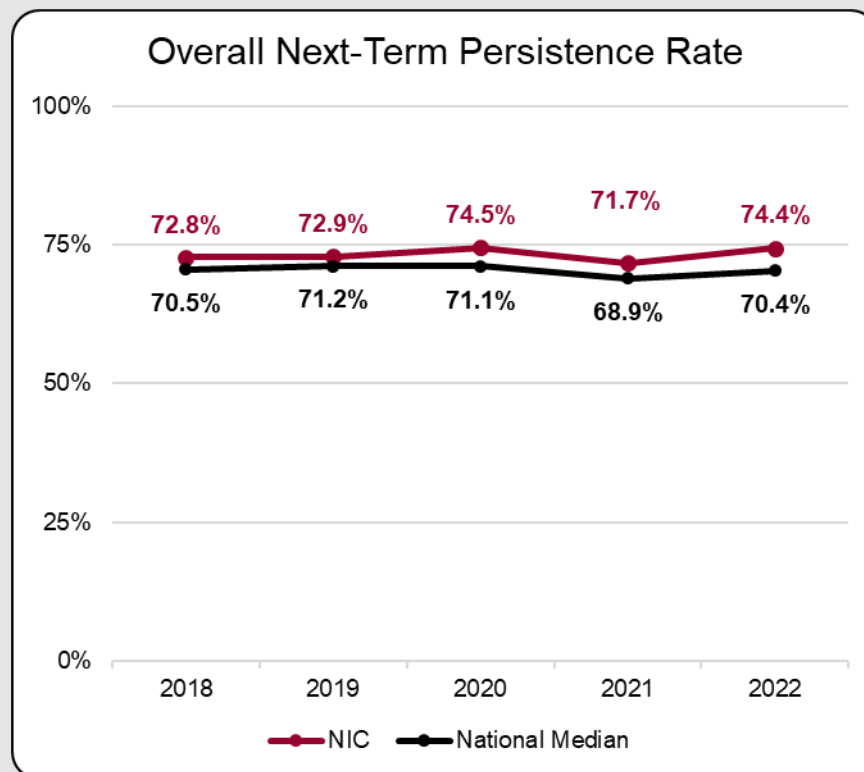

Persistence and Retention

Persistence Rate

- 77th percentile

Retention Rate

- 57th percentile