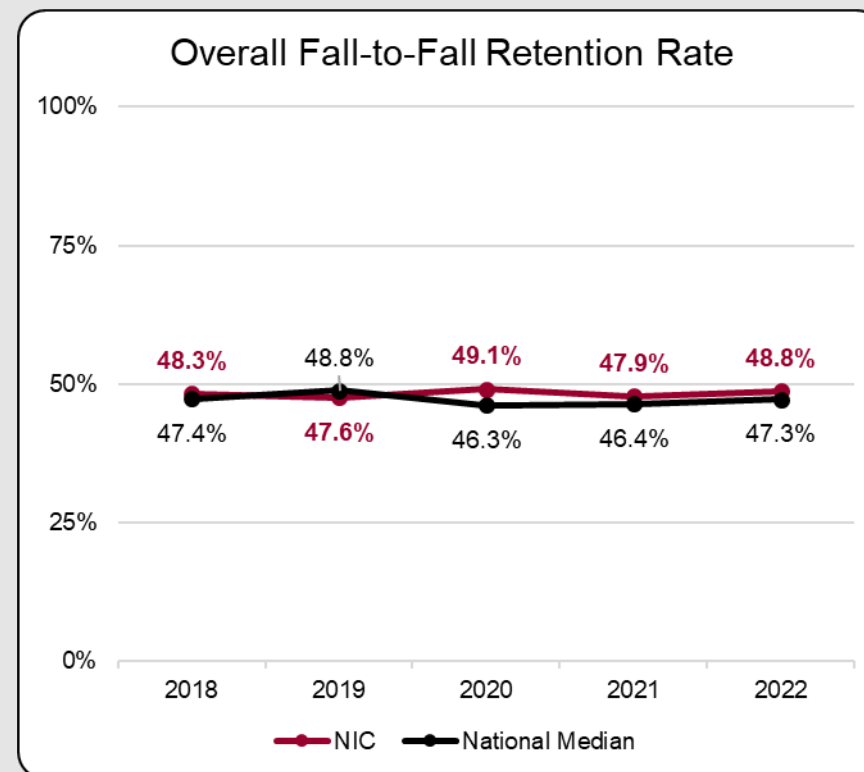

Persistence and Retention

Persistence Rate

- 77th percentile

Retention Rate

- 57th percentile