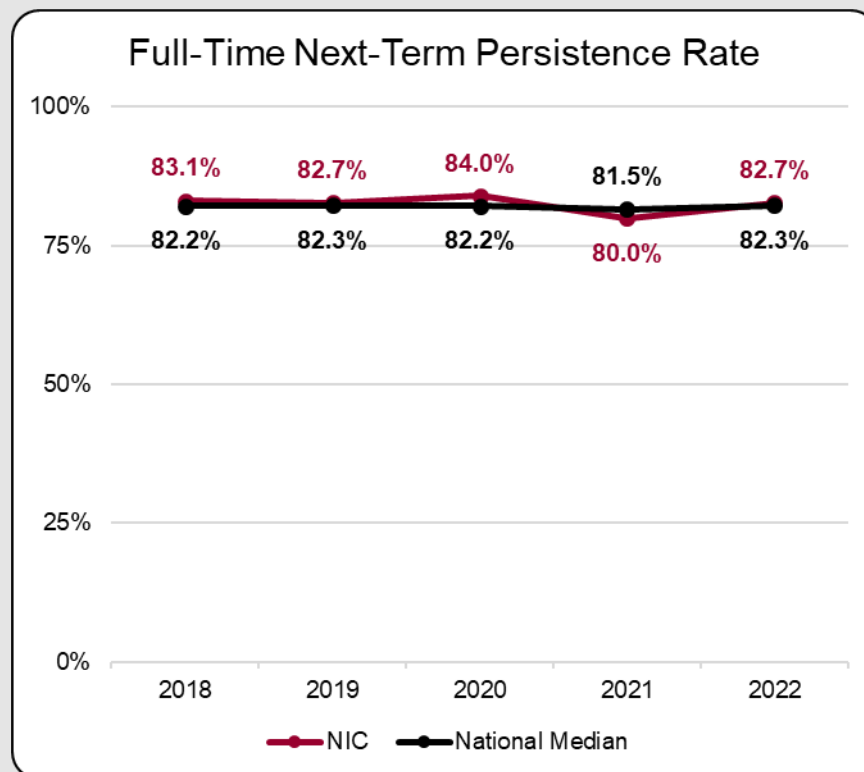

Persistence

FT Persistence Rate

- 56th percentile

PT Persistence Rate

- 79th percentile