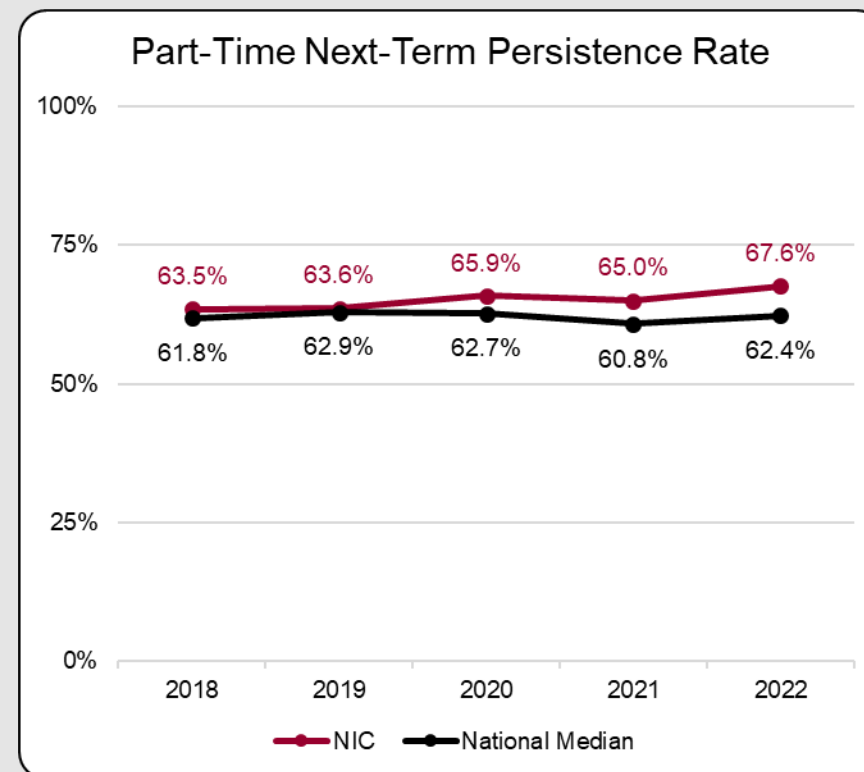

Persistence

FT Persistence Rate

- 56th percentile

PT Persistence Rate

- 79th percentile