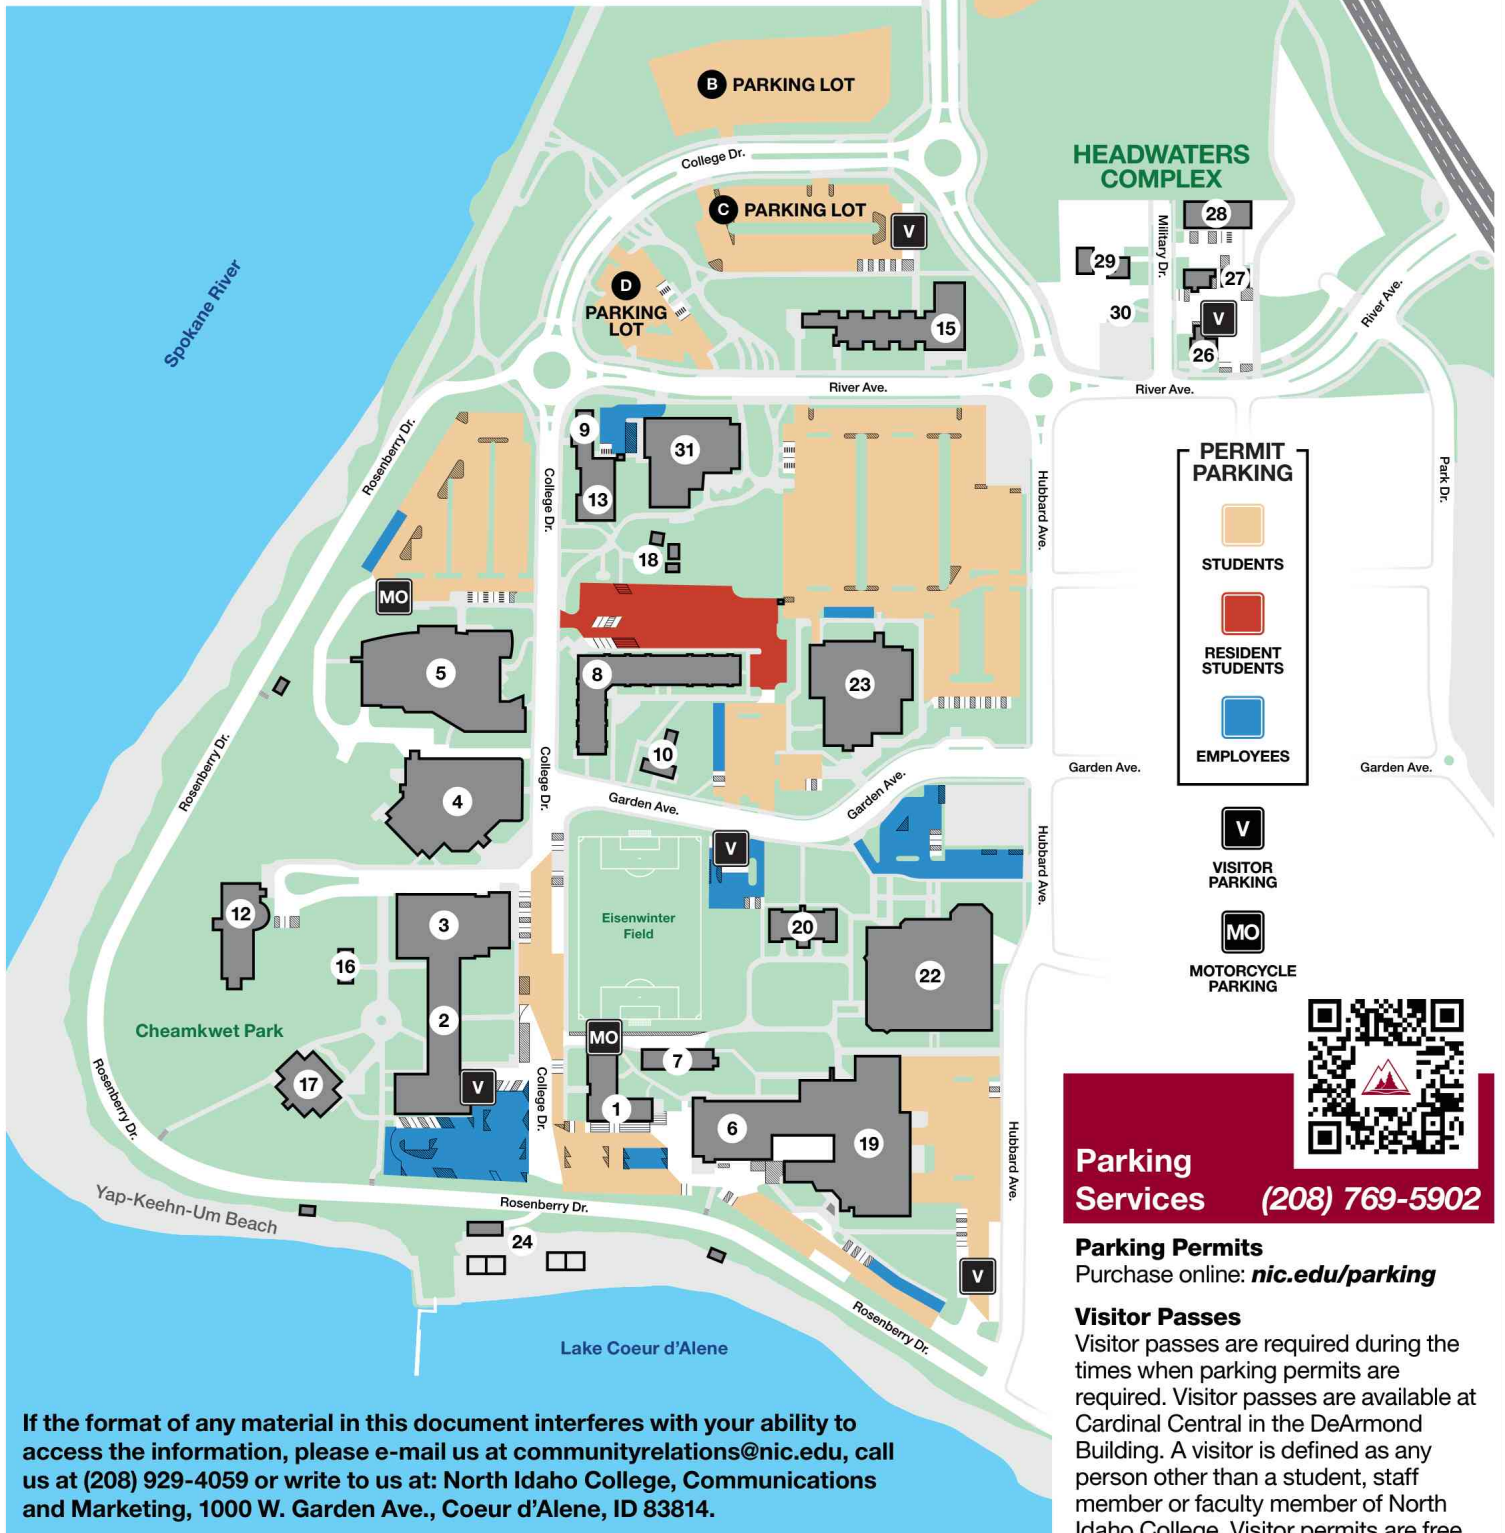

North Idaho College

Coeur d'Alene Campus Map

Campus building names and addresses are located on the back.

Parking Services (208) 769-5902

Parking Permits
Purchase online: nic.edu/parking

Visitor Passes
Visitor passes are required during the times when parking permits are required. Visitor passes are available at Cardinal Central in the DeArmond Building. A visitor is defined as any person other than a student, staff member or faculty member of North Idaho College. Visitor permits are free.

Headwaters Complex

- 26 Facilities Operations (HWCA)**
701 W. River Ave.
- 27 Human Resources (HWCB)**
710 Military Dr.
- 28 Maintenance Department (HWCC)**
724 Military Dr.
- 29 Landscape Services (HWCE)**
719 Military Dr.
- 30 Security (HWCD)**
703 Military Dr.
- 31 Student Wellness and Recreation Center (SWRC)**
920 W. River Ave.
 - Recreational Sports
 - Learning Labs